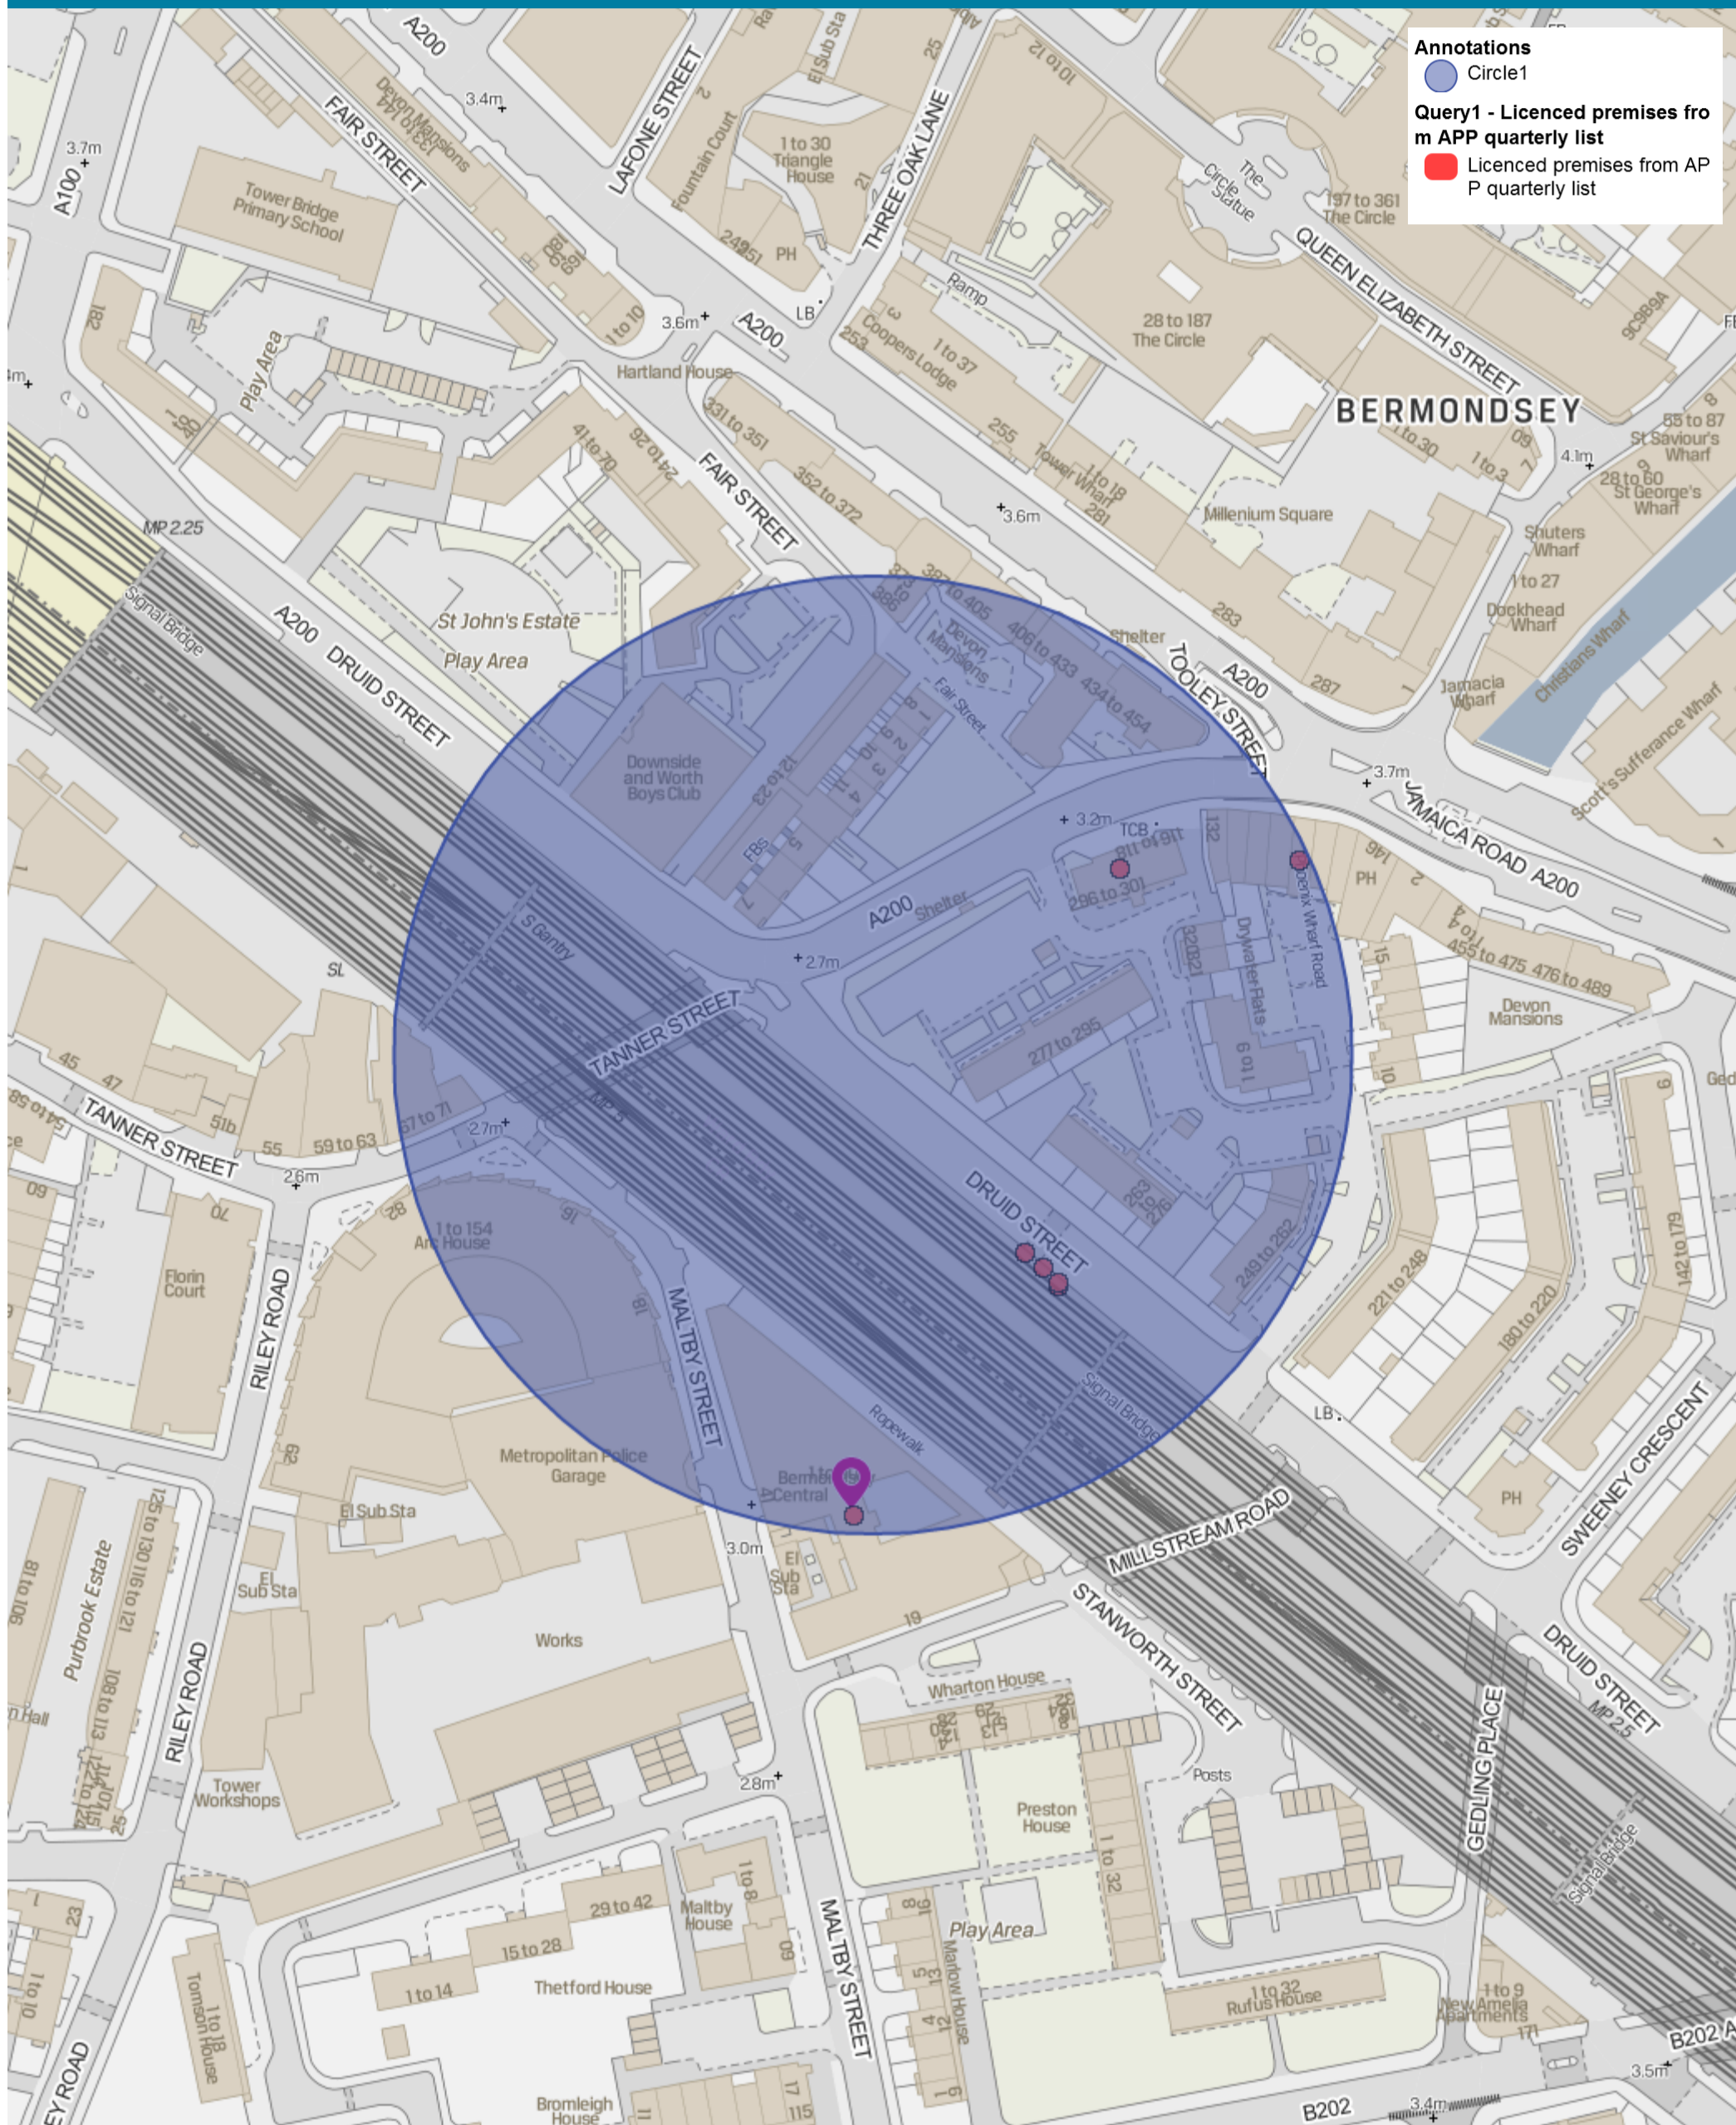

THE BARREL PROJECT 80, DRUID STREET,

Annotations

- Circle1

Query1 - Licenced premises from APP quarterly list

- Licenced premises from APP quarterly list

Scale = 1 :
1000 000
21-Sep-2017